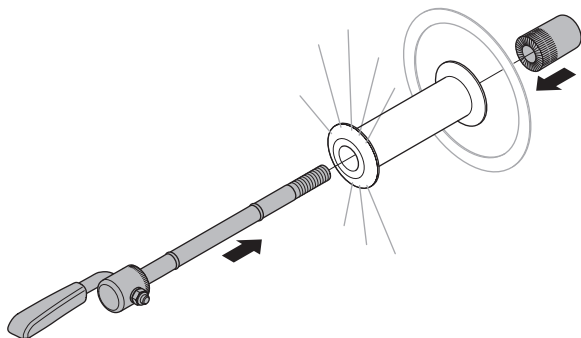

# › Instructions

Thule Front Wheel Holder  
Thru-axle adapter 547100

Adapter for Thule Front Wheel Holder to enable transport of bikes with 12-20mm thru-axes

1

2

i

 [info@thule.com](mailto:info@thule.com)

 [www.thule.com](http://www.thule.com)